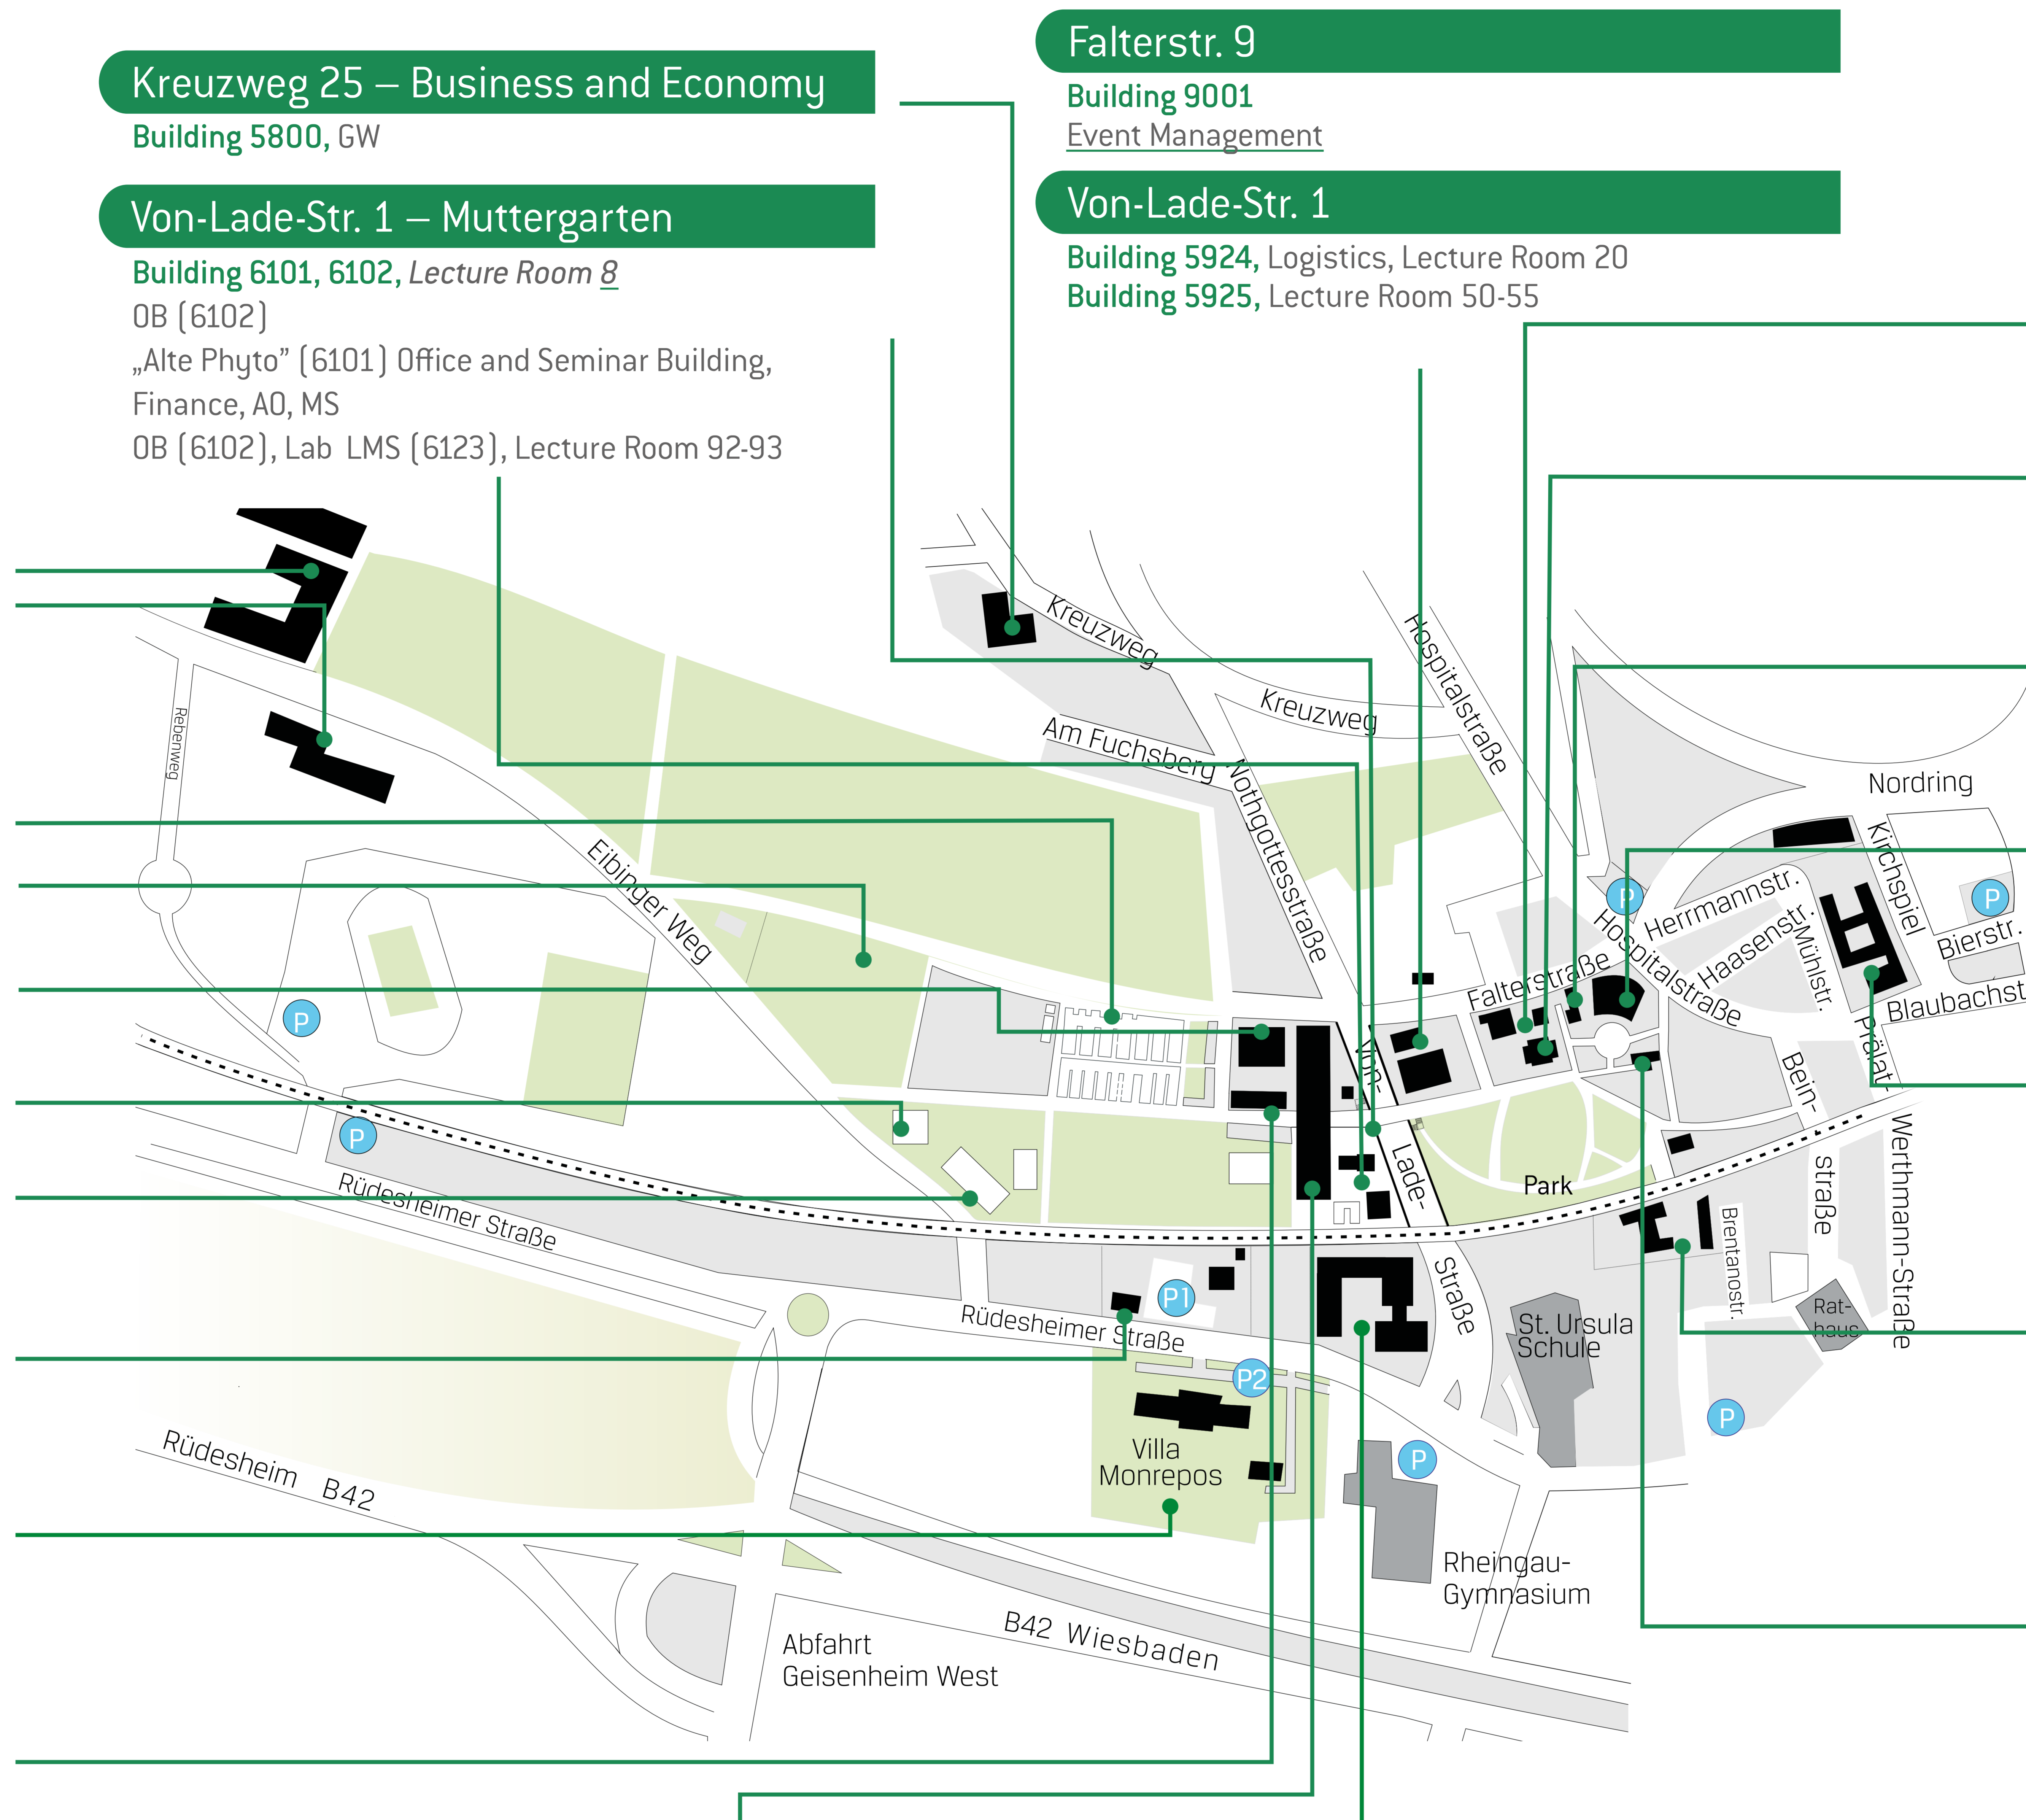

LLH Premises

Building 1040

Utilities / Waste Disposal Center

Building 1030
Filling Station, Utilities / Waste Disposal

Rüdesheimer Str. 18-22

Building 7100, Lecture Rooms 60-62
LN, Competence Center Cultural Landscape (KULT)

Rüdesheimer Str. 5 – Villa Monrepos

Building 6701, 6702, Lecture Rooms 10-14
FE, LV, LN
Modeling Room

Von-Lade-Str. 1 – Research Departments

Building 1000, Lecture Rooms 6, 7a, 7b
Staff Council, GB, GP, MP

Defibrillator

Wheelchair-accessible WC

- AO – Applied Ecology
- BK – Soil Science and Plant Nutrition
- FE – Open Space Development
- FL – Fresh Produce Logistics
- GB – Vegetable Crops
- GF – Beverage Research
- GP – Urban Horticulture and Planting Design

Central Reserach Departments & Laboratories (ZIG)

Building 6120, Practical Laboratories 41-46
BK, MB, PH, GF, Labs

- GW – Wine and Beverage Business
- LLH – Hessian Dept. of Agricultural Affairs
- LN – Landscape Planning and Nature Conservation
- LS – Food Safety
- LV – Landscaping and Vegetation Technology
- MB – Microbiology and Microchemistry
- MS – Modeling and Systems Analysis

- OB – Pomology
- OE – Enology
- PH – Crop Protection
- RZ – Grapevine Breeding
- TE – Agricultural Engineering
- WB – General and Organic Viticulture

Rüdesheimer Str. 28

Building 6601, 6602, 6603, Lecture Room 16,
Lecture Room GTZ (Sensory Evaluation)
Fruit Juice Production, LS, LV
Beverage Technology Center (GTZ)
Laboratories GTZ & LMS, University Research Garden

Falterstr. 9

Building 9001
Event Management

Von-Lade-Str. 1

Building 5924, Logistics, Lecture Room 20
Building 5925, Lecture Room 50-55

Kreuzweg 25 – Business and Economy

Building 5800, GW

Von-Lade-Str. 1 – Muttergarten

Building 6101, 6102, Lecture Room 8
OB (6102)
„Alte Phyto“ (6101) Office and Seminar Building,
Finance, AO, MS
OB (6102), Lab LMS (6123), Lecture Room 92-93

Von-Lade-Str. 1

Building 5902, 5903, Aula, Seminar Cellar
FL, Research Services, Graduate School

Von-Lade-Str. 1 – Administration

Building 5901, Goethezimmer,
University Management, Administration, Mailroom, Infopoint

Von-Lade-Str. 1 – Müller-Thurgau-Haus

Building 5905, Lecture Room 3, Continuing Education Room,
Uni Cellar
University Administration, Student Information Center

Von-Lade-Str. 1 – Campus Building

Building 5910, 5911, 5912, Lecture Rooms
Gerd-Erbslöh (HS 30), 32-35
Cafeteria, Library, MS

Blaubachstr. 19

Building 6201, 6207, Sensory Evaluation 1, 2
OE
WB
Wine Shop (Access via Kirchspiel)

Brentanostr. 9

Building 6001, 6002, 6003, Lecture Room 15,
Student Committee Study Room
Student Committee (AStA), AStA Shop
LLH-Horticultural Center, Hessian Academy of Horticulture
TE, LLH (Hessian Dept. of Agricultural Affairs)

Von-Lade-Str. 1 – Pavillon

Building 1005, Lecture Rooms 36, 37
IT

Industriestr. 2 (Geisenheim East)

Building 9002
University Didactics / e-Learning

Winkeler Str. 100 (Geisenheim East)

Building 9003, 9004 Waas'sche Fabrik
Rheingau Founders Club (Gründungsfabrik), Communication &
University Relations, University Sports, VEG Alumni Association

- P1, P4 – Parking Area, Students and Visitors
- P2 – Parking Area, Staff and Visitors